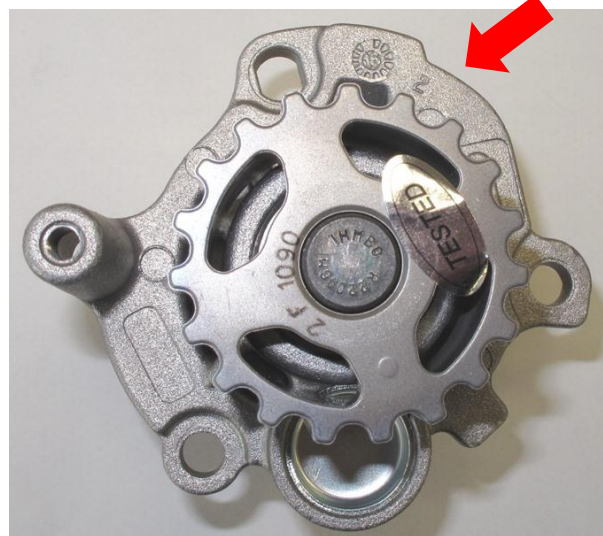

TECHNICAL BULLETIN

Water pump new version

24-1090 / PA1090 / 101090

Ref	Make	Model - Version	ADAPTABLE TO OE
24-1090 PA1090 101090	AUDI / MITSUBISHI / SEAT / SKODA / VOLKSWAGEN	A3 II (8P1), Sportback : 2.0 TDi, quattro; 2.0 TDi, quattro, Sportback / A4 III (8EC), Avant : 2.0 TDi, quattro / A4 IV (8K2, K5), Avant : 2.0 TDi; 2.0 TDi, quattro / A4 IV (8KH) Allroad : 2.0 TDi / A5 (8T3), Sportback (8TA), Cabrio (8F7) : 2.0 TDi; 2.0 TDi,	03G 121 011 / 03L 121 011G / MN980447

(24-1090/PA1090/101090 CURRENT VERSION)

(24-1090/PA1090/101090 NEW VERSION)

The water pump 24-1090/PA1090/101090 new version differs from the current version only in the housing. The arrows highlight the different shape of the housing external edge, which being less bulky it is interchangeable with the current version.